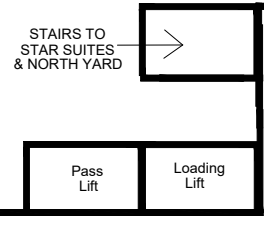

Freight In The City 2015

Alexandra Palace

London

LOADING SHUTTERS

DISABLED TOILETS

TOILETS
Palace Suite
Great Hall
Organisers Office

West Hall Organisers Office

CATERING Sponsored by Transport Exchange

TO SEMINARS

TO SEMINARS

PALM COURT ENTRANCE

PANORAMA ENTRANCE

MARCONNI OUTLET

DRAWN BY

showplans

... shaping events