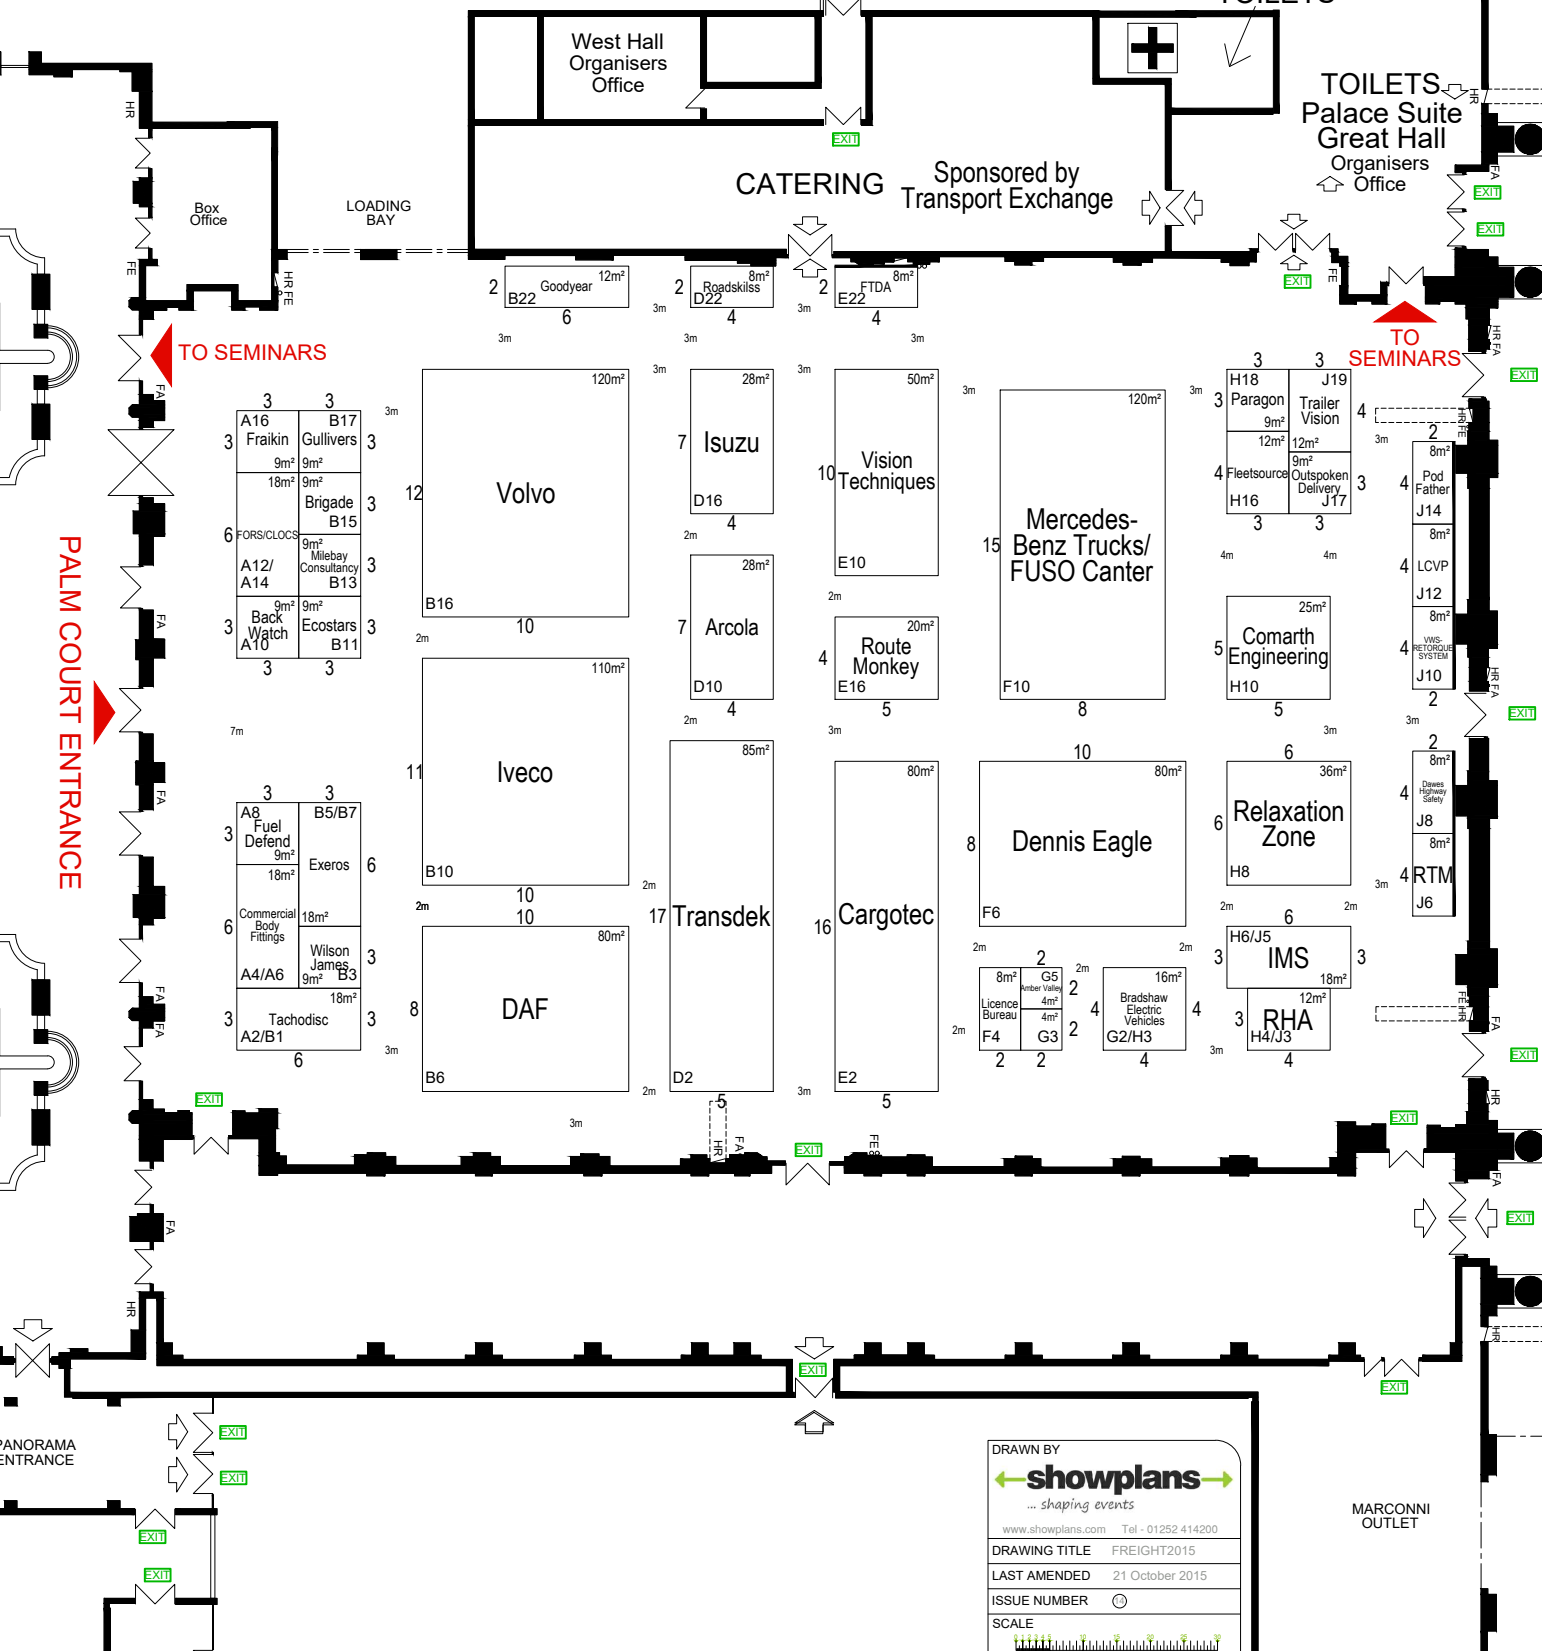

Freight In The City 2015

Alexandra Palace

London

LOADING SHUTTERS

DISABLED TOILETS

TOILETS
Palace Suite
Great Hall
Organisers Office

West Hall Organisers Office

CATERING Sponsored by Transport Exchange

TO SEMINARS

TO SEMINARS

PALM COURT ENTRANCE

PANORAMA ENTRANCE

MARCONNI OUTLET

DRAWN BY

showplans

... shaping events

www.showplans.com Tel - 01252 414200

DRAWING TITLE FREIGHT2015

LAST AMENDED 21 October 2015

ISSUE NUMBER 1

SCALE